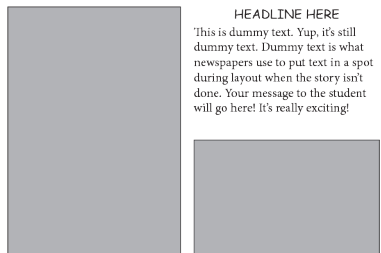

Full Page Ad

* Approximate dimensions: 8 1/2" wide x 11" high

* Refer to the number below each design to identify which layout you want to use

Option F1

Option F2

Option F3

Half-Page Ad

* Approximate dimensions: 8 1/2" wide x 5" high

* Refer to the number below each design to identify which layout you want to use (not to scale)

Option HP1

Option HP2

Option HP3

Details:

- By purchasing an ad, you are more than welcomed to submit the ad in its entirety. You may also submit pictures, and the yearbook staff can create the ad for you. We will send you a proof for you to approve (or make edits if you wish).

- This is an example of a QR code.

A smartphone camera is used to access the information within the code (a website, video, pictures, etc.):