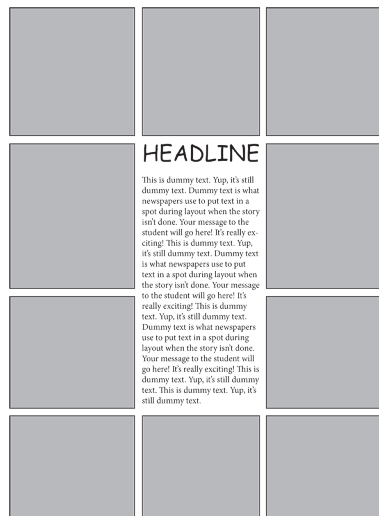

Full Page Ad

* Approximate dimensions: 8 1/2" wide x 11" high

* Refer to the number below each design to identify which layout you want to use

Option F1

Option F2

Option F3

Half-Page Ad

* Approximate dimensions: 8 1/2" wide x 5" high

* Refer to the number below each design to identify which layout you want to use (not to scale)

Option HP1

Option HP2

Option HP3

Details:

- By purchasing an ad, you are more than welcomed to submit the ad in its entirety. You may also submit pictures, and the yearbook staff can create the ad for you. We will send you a proof for you to approve (or make edits if you wish).

- This is an example of a QR code.

A smartphone camera is used to access the information within the code (a website, video, pictures, etc.):