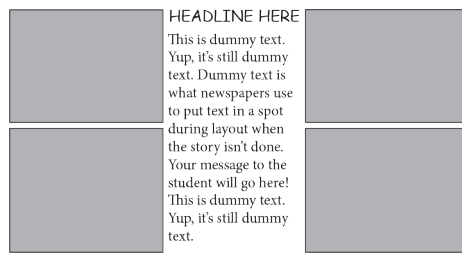

Full Page Ad

* Approximate dimensions: 8 1/2" wide x 11" high

* Refer to the number below each design to identify which layout you want to use

Option F1

Option F2

Option F3

Half-Page Ad

* Approximate dimensions: 8 1/2" wide x 5" high

* Refer to the number below each design to identify which layout you want to use (not to scale)

Option HP1

Option HP2

Option HP3

Details:

- By purchasing an ad, you are more than welcomed to submit the ad in its entirety. You may also submit pictures, and the yearbook staff can create the ad for you. We will send you a proof for you to approve (or make edits if you wish).

- This is an example of a QR code.

A smartphone camera is used to access the information within the code (a website, video, pictures, etc.):